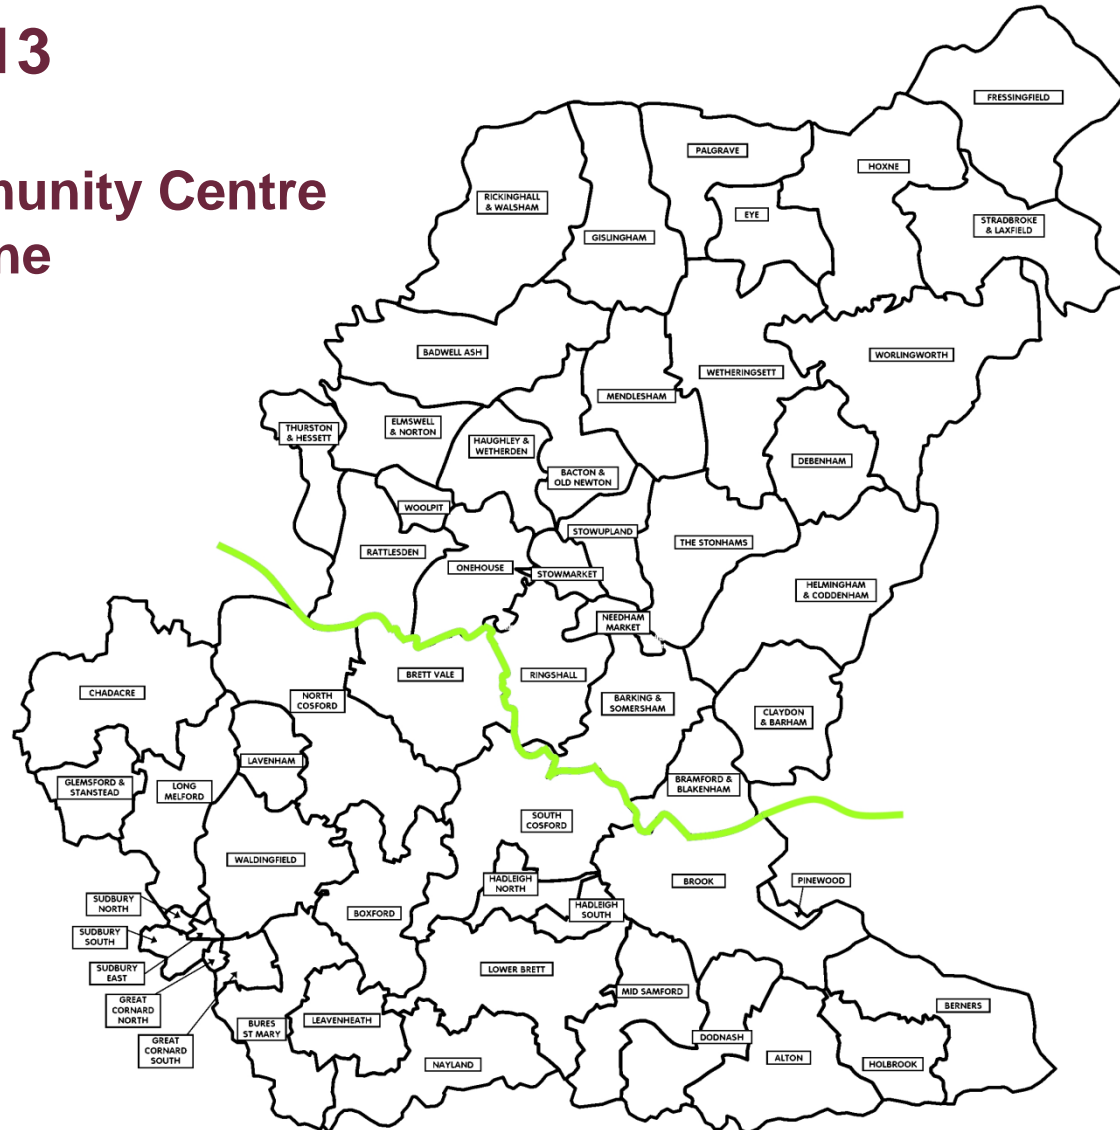

Application No: 1574/13

**Address: Palgrave Community Centre
Upper Rose Lane
Palgrave**

Site Location Plan

Photographs

Slide 5

Constraints Map

MSDC Committee Constraints 1574/13

This map is reproduced from Ordnance Survey material with the permission of Ordnance Survey on behalf of the Controller of Her Majesty's Stationery Office. Crown Copyright. Unauthorised reproduction infringes Crown Copyright and may lead to prosecution or civil proceedings. MSDC Licence Number 100017810
16/10/2013 1:2500

Landscaping Plan

Photographs

PALGRAVE WIND TURBINE

View from turbine looking south

Position of turbine in corner of field

Photographs

Slide 12

PALGRAVE WIND TURBINE

View from Lows Lane footpath

View from north showing proximity of Rose Lane/Common Hill