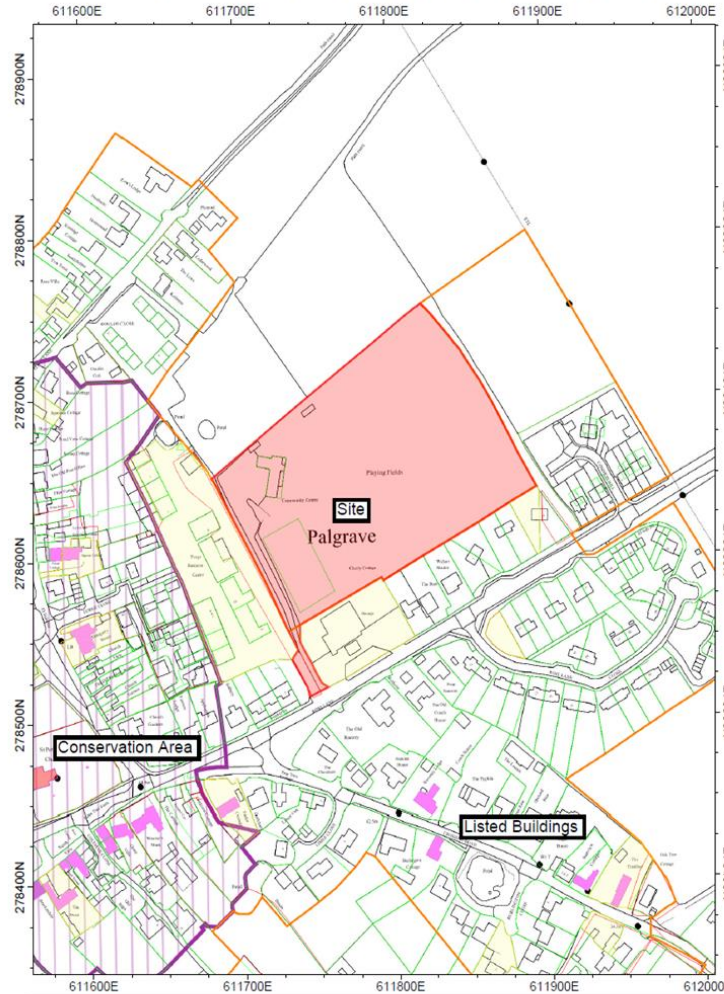

Application No: 1574/13

**Address: Palgrave Community Centre
Upper Rose Lane
Palgrave**

Site Location Plan

Photographs

Slide 5

Constraints Map

MSDC Committee Constraints 1574/13

This map is reproduced from Ordnance Survey material with the permission of Ordnance Survey on behalf of the Controller of Her Majesty's Stationery Office. Crown Copyright. Unauthorised reproduction infringes Crown Copyright and may lead to prosecution or civil proceedings. MSDC Licence Number 100017810
16/10/2013 1:2500

Landscaping Plan

Photographs

PALGRAVE WIND TURBINE

View from turbine looking south

Position of turbine in corner of field

Photographs

Slide 12

PALGRAVE WIND TURBINE

View from Lows Lane footpath

View from north showing proximity of Rose Lane/Common Hill