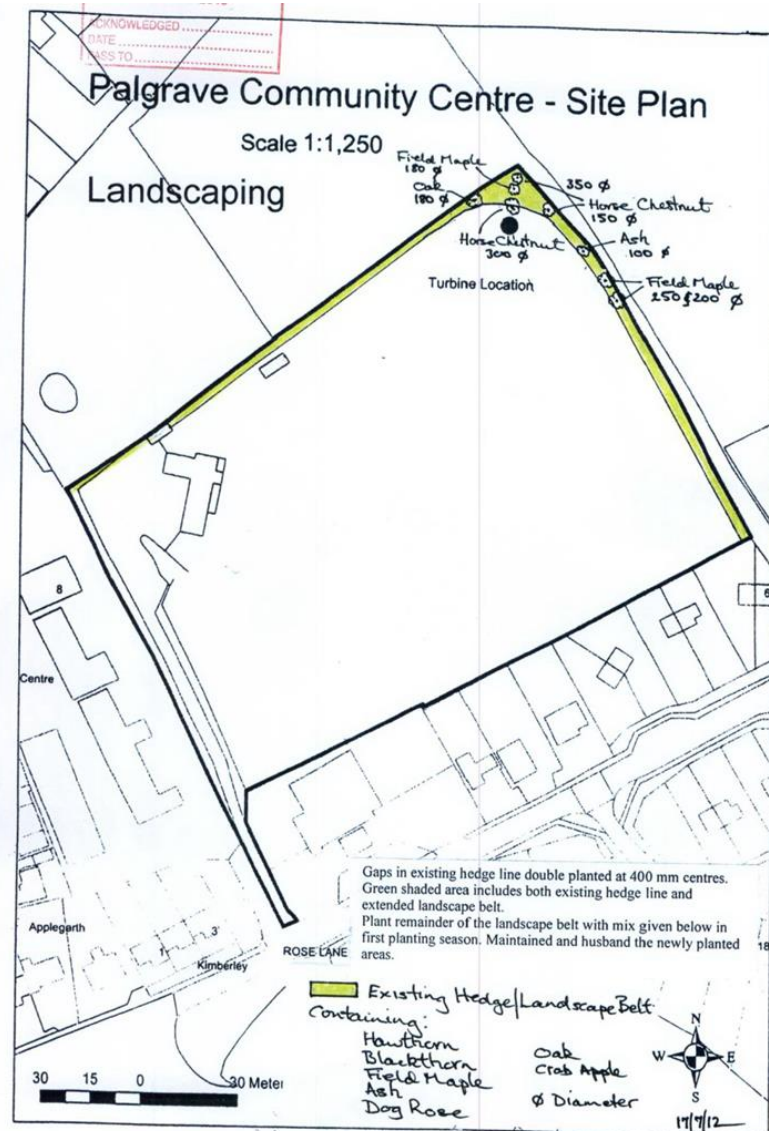

Application No: 1574/13

**Address: Palgrave Community Centre
Upper Rose Lane
Palgrave**

Site Location Plan

Photographs

Slide 5

Constraints Map

MSDC Committee Constraints 1574/13

This map is reproduced from Ordnance Survey material with the permission of Ordnance Survey on behalf of the Controller of Her Majesty's Stationery Office. Crown Copyright. Unauthorised reproduction infringes Crown Copyright and may lead to prosecution or civil proceedings. MSDC Licence Number 100017810
16/10/2013 1:2500

Landscaping Plan

Photographs

PALGRAVE WIND TURBINE

View from turbine looking south

Position of turbine in corner of field

Photographs

Slide 12

PALGRAVE WIND TURBINE

View from Lows Lane footpath

View from north showing proximity of Rose Lane/Common Hill