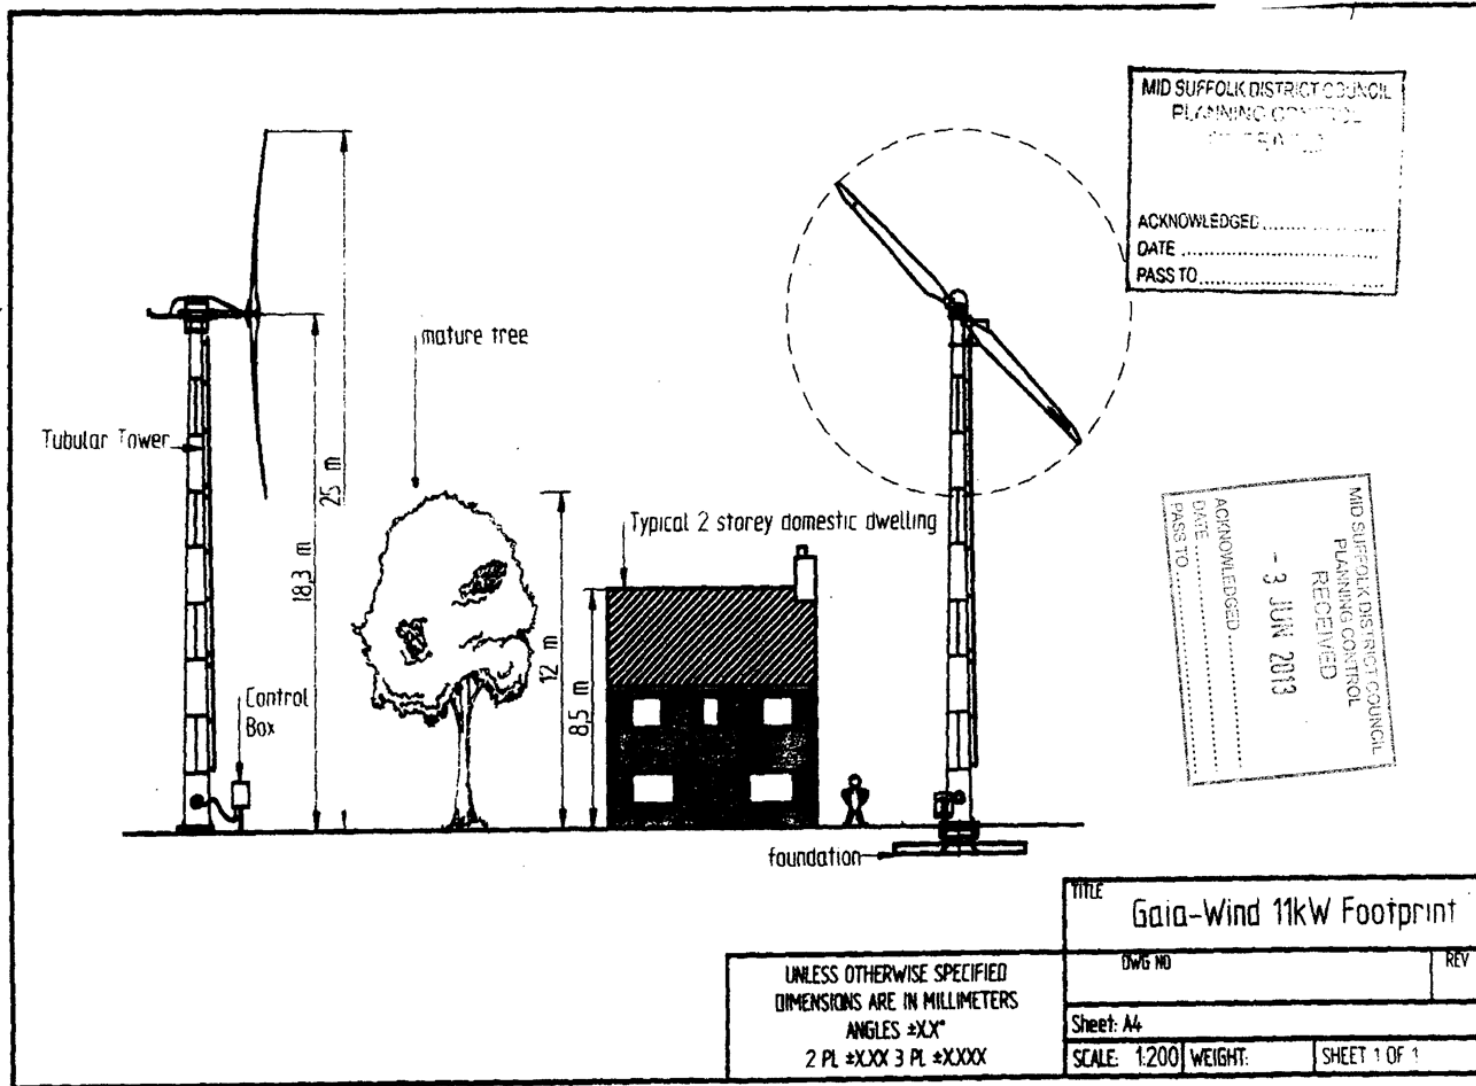

Application No: 1574/13

**Address: Palgrave Community Centre
Upper Rose Lane
Palgrave**

Site Location Plan

Photographs

Slide 5

Constraints Map

MSDC Committee Constraints 1574/13

This map is reproduced from Ordnance Survey material with the permission of Ordnance Survey on behalf of the Controller of Her Majesty's Stationery Office. Crown Copyright. Unauthorised reproduction infringes Crown Copyright and may lead to prosecution or civil proceedings. MSDC Licence Number 100017810
16/10/2013 1:2500

Landscaping Plan

Photographs

PALGRAVE WIND TURBINE

View from turbine looking south

Position of turbine in corner of field

Photographs

Slide 12

PALGRAVE WIND TURBINE

View from Lows Lane footpath

View from north showing proximity of Rose Lane/Common Hill